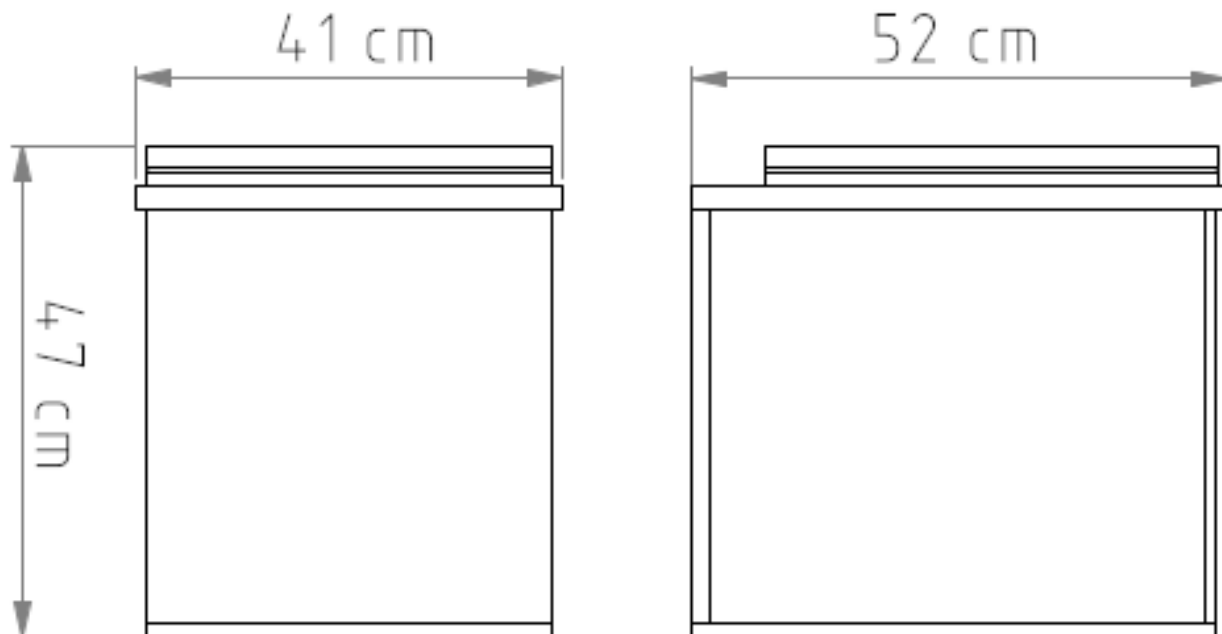

The materials used allow for easy cleaning, even with a steam cleaner.

Data Sheet

As of 11/2019

Technical Data

• Dim. (LxWxH)	41x52x47 cm	• Material	Wood ^[1]
• Tank Volume	30 liters	• Farbe	Auro Hellbraun Nr. 160
• Weight	22 Kg	• Seat Height	Ca. 47 cm

^[1] Film faced plywood, thickness 21 mm / birch plywood, thickness 12/18 mm;

Data Sheet

As of 11/2019

Features

- | | |
|--------------------------|---|
| • Feces Container | 30 liters, sufficient for approx. 75 uses |
| • Toilet Seat | With soft-close mechanism |