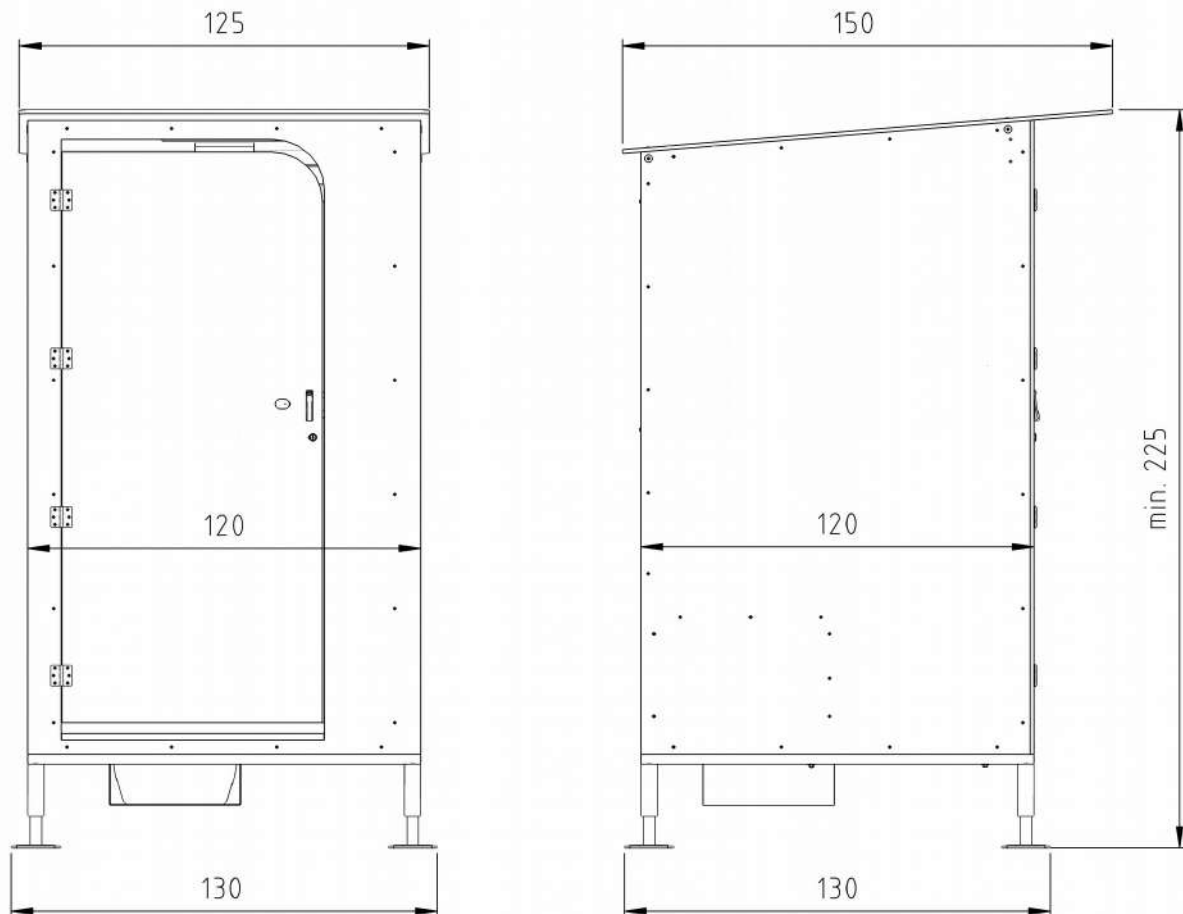

Data Sheet

As of 08/2021

Location Requirements: A minimum distance of 50 cm must be maintained at the rear of the toilet cabin to ensure sufficient space for changing the feces containers.

Technical Data

• Dim. (LxWxH)	150x130x225 cm ^[1]	• Rooflight	Yes
• Tank Volume	2x60 liters	• Lighting	Solar/Battery-powered
• Weight	230 Kg	• Ventilation	Chimney effekt
• Material	Wood ^[2]	• Seat Height	approx. 44 cm
• Color	Adler Lignovit Terra		

^[1] min. height of 225 cm when using adjustable feet; 223 cm without feet;

^[2] Film faced plywood, thickness 12/21 mm / birch plywood, thickness 12 mm / spruce beam, 45x45 mm;